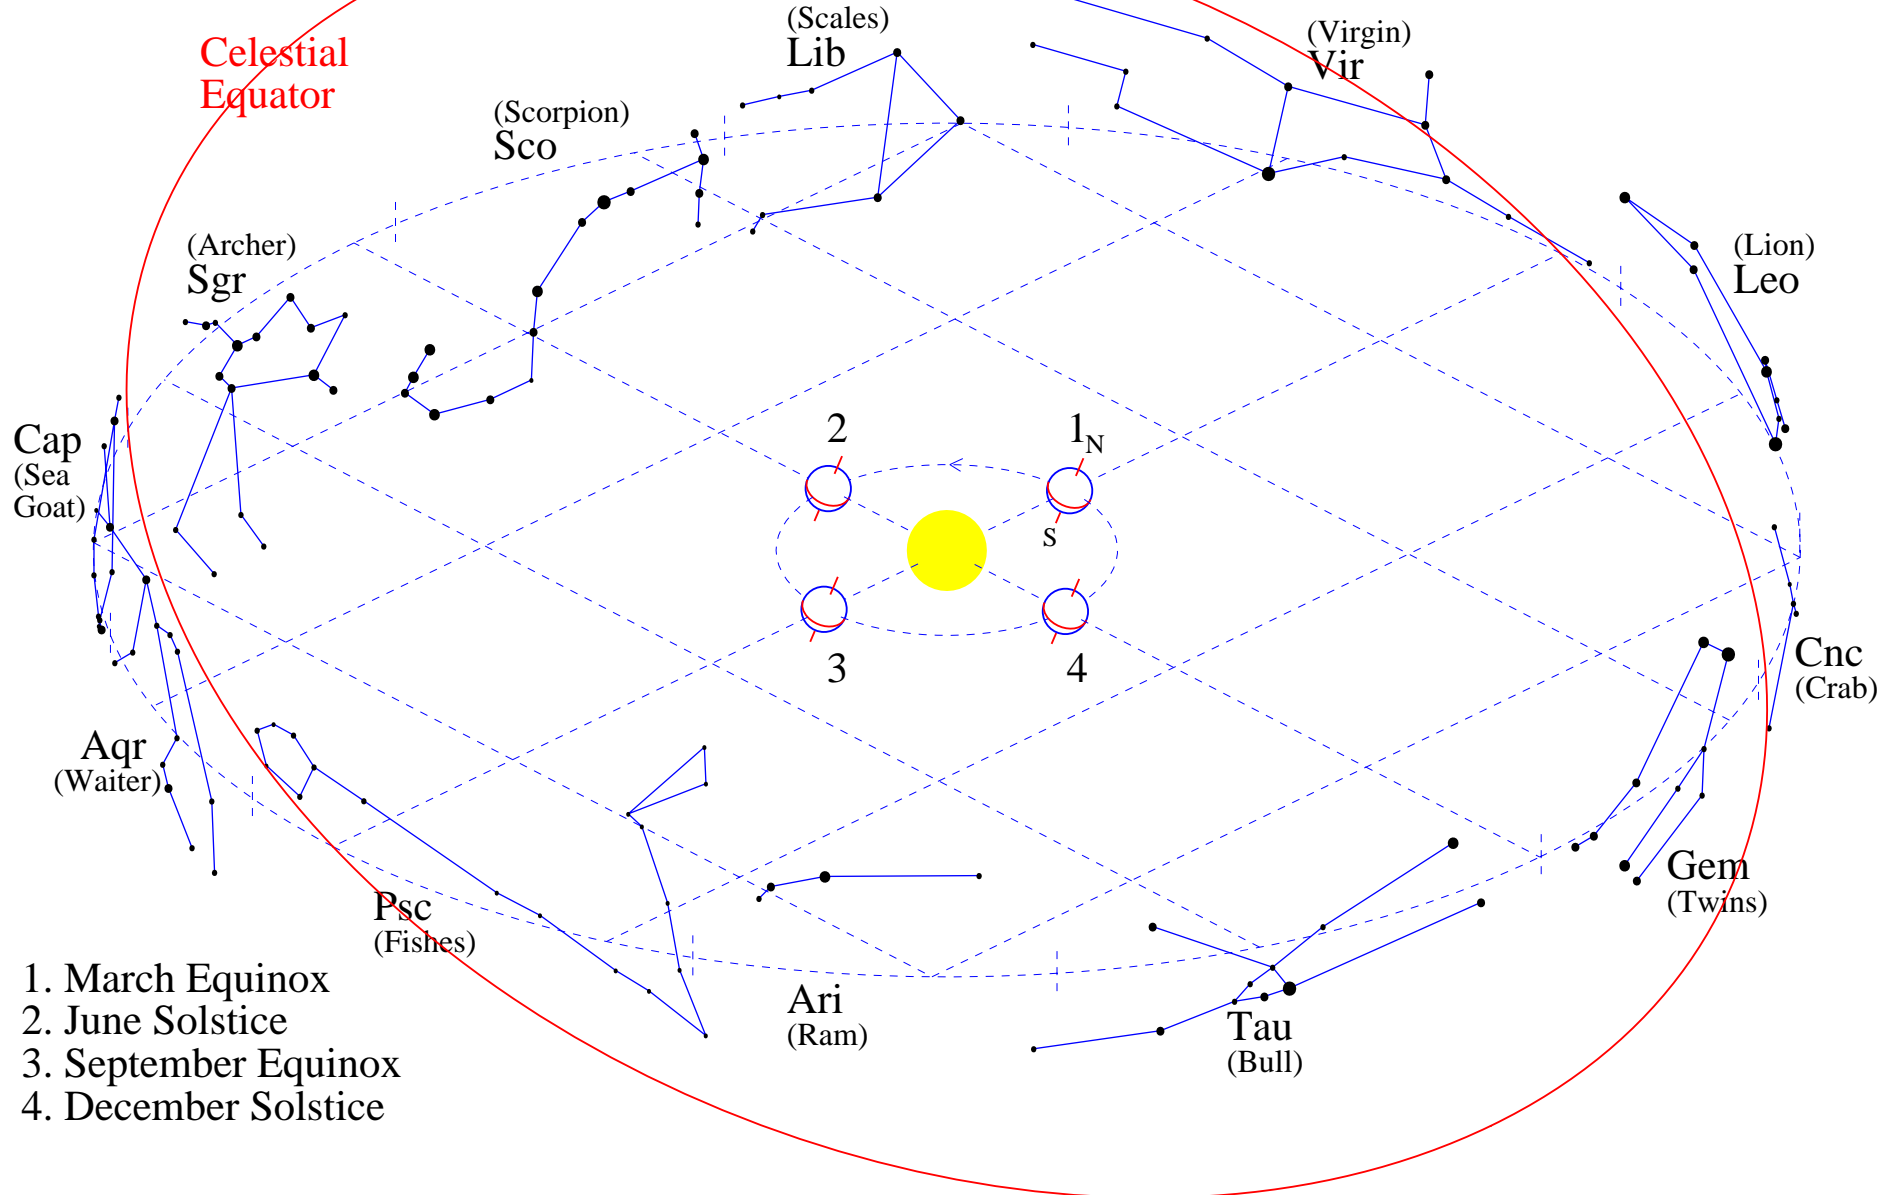

The Celestial Equator

Celestial Equator

- 1. March Equinox
- 2. June Solstice
- 3. September Equinox
- 4. December Solstice