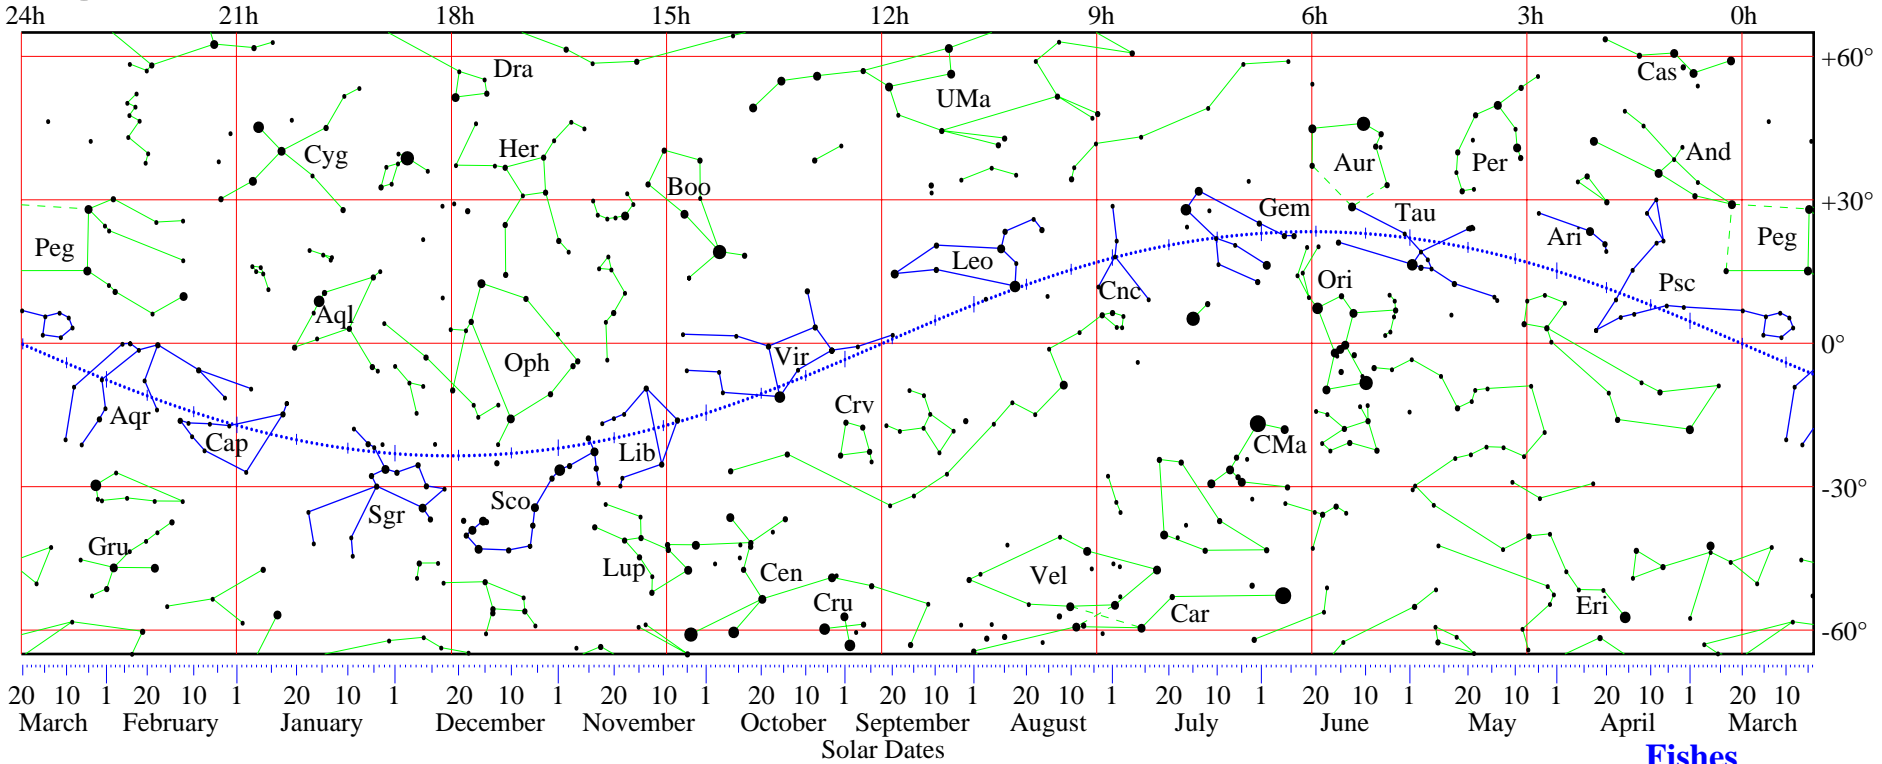

A Flat, Rectangular Map of the Sky

Right Ascension: 24h to 0h (and 0h to 23h), Declination: +65° to -65°

Fishes,
Ram and
Bull are flyin',

Then the **Twins**,
the **Crab**
and **Lion**,

Virgin,

Scales and
Scorpion,

Archer,

Sea Goat,
Waiter, done!